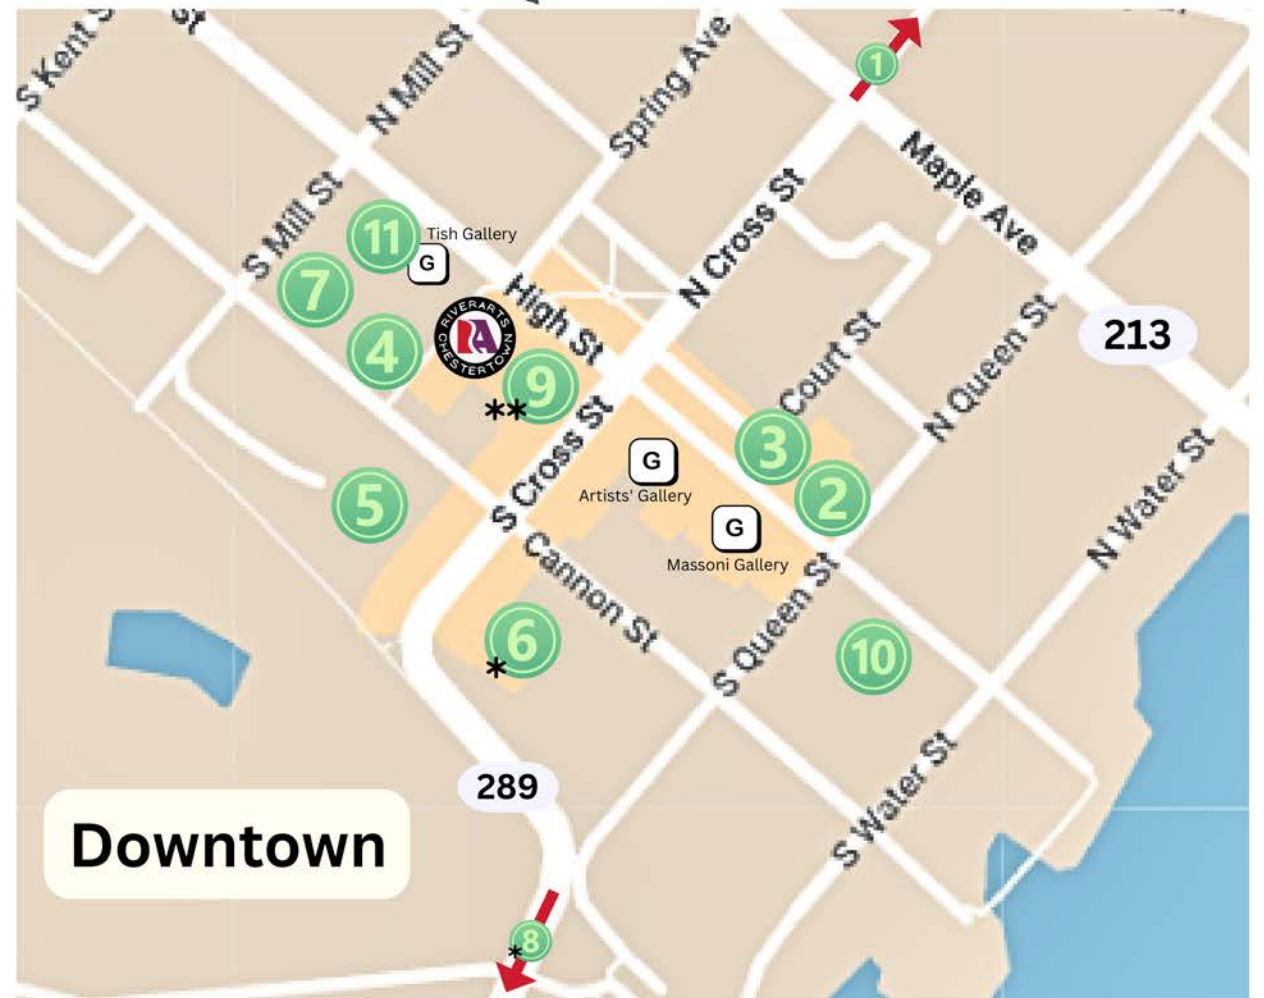

Historic CHESTERTOWN

RIVERARTS CHESTERTOWN

Chestertown

6**JOLECIA CROWE**

Robert Ortiz Studios
207 S. Cross Street,
Chestertown, MD 21620
Jewelry

1**JOHN GUTHRIE**

Heron Point Studio
501 E. Campus Ave
Chestertown, MD 21620
Photography