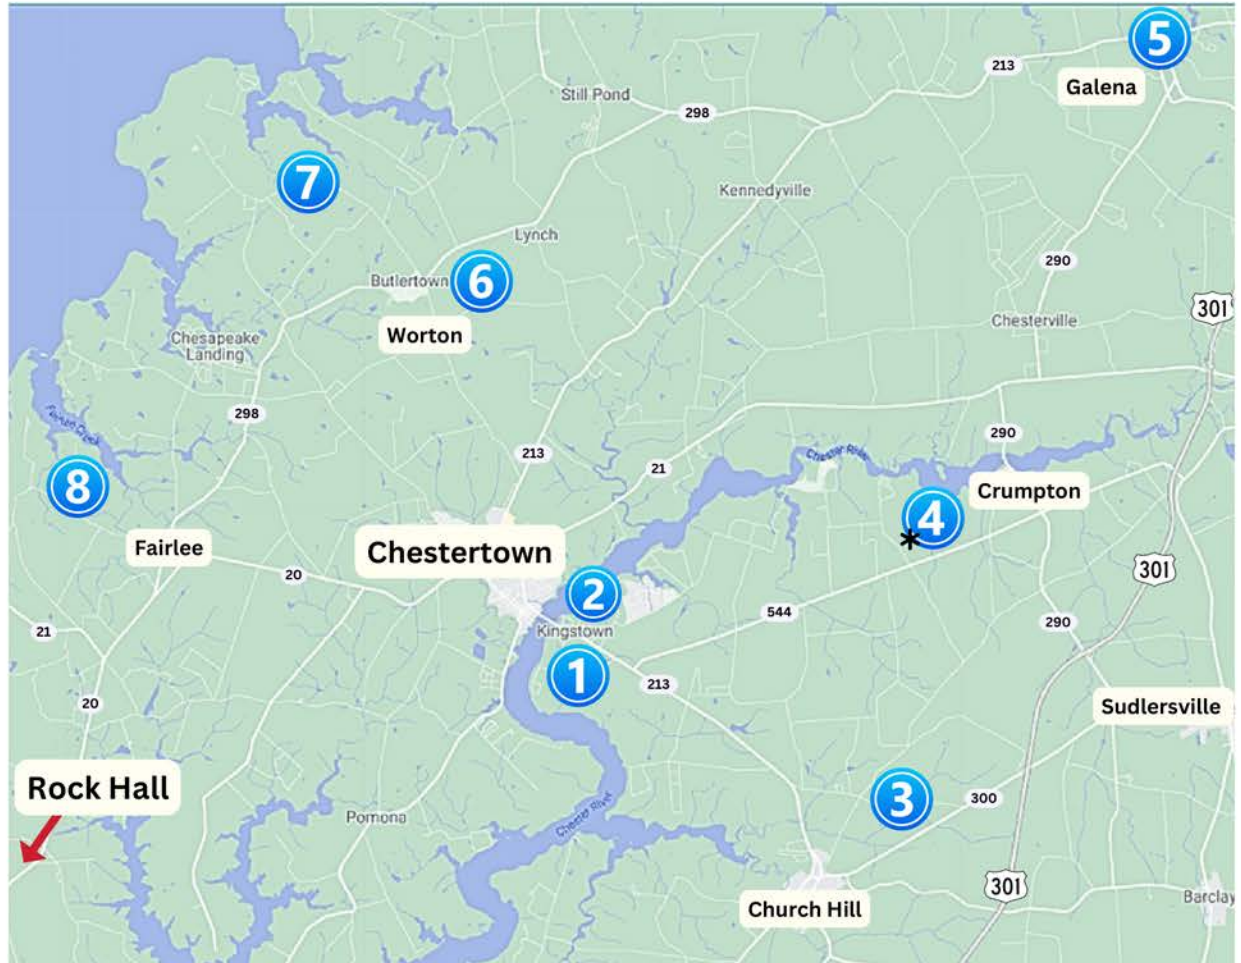

If you want something different you'll find it at Tish

Kent County
MARYLAND

Queen Anne's County
MARYLAND
WHERE SHORE LIVING BEGINS

Greater County

C
CROSS STREET REALTORS

The Lifestyle
PROPERTY SERVICES

410.778.3779
WWW.CSREALTORS.COM
201 S. CROSS ST., CHESTERTOWN
EQUAL HOUSING OPPORTUNITY